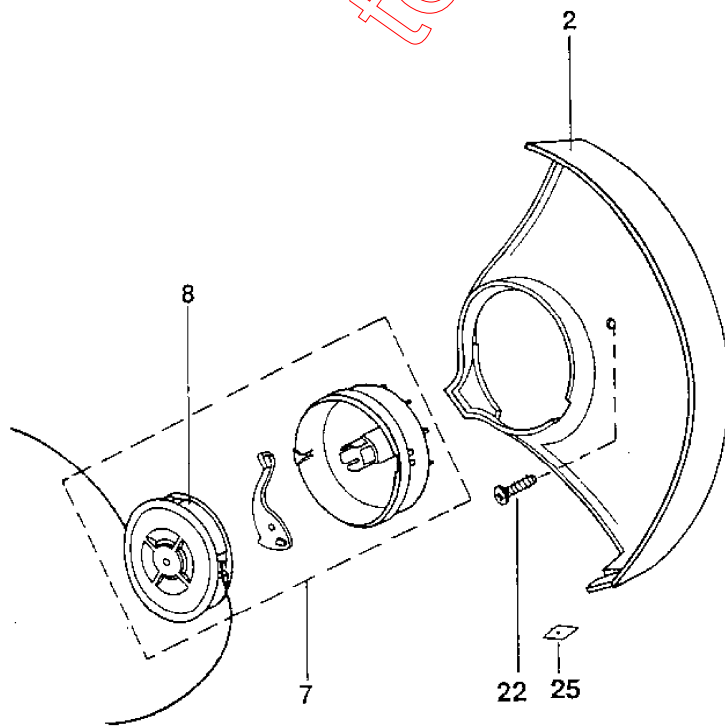

test

Section: ST 300 EL. TRIMMER

Pos.	Quantity	Spare part No	Description	Kit	Notes	New
	1120					
1	1	1911-1034-01	Housing			
2	1	1911-1033-01	Guard		Inkl. pos 25	
3	1	1911-1037-01	Motor plate			
7	1	1911-1047-01	Cuttinghead assy			
8	1	1911-9020-01	.Spool with line			
14	1	1911-1065-01	Cable			
15	1	1911-1061-01	Condensor			
16	1	1911-1068-01	Connection cable			
17	1	1911-1066-01	Grommet			
18	1	1911-1060-01	Switch			
21	8	1911-1053-01	Screw			
22	1	1911-0820-01	Screw			
24	2	1911-1051-01	Screw			
25	1	1911-1054-01	.Blade			
26	1	1911-1035-01	Support handle			
27	1	1911-1052-01	Locking knob			
28	1	9997-0850-16	Screw			

test